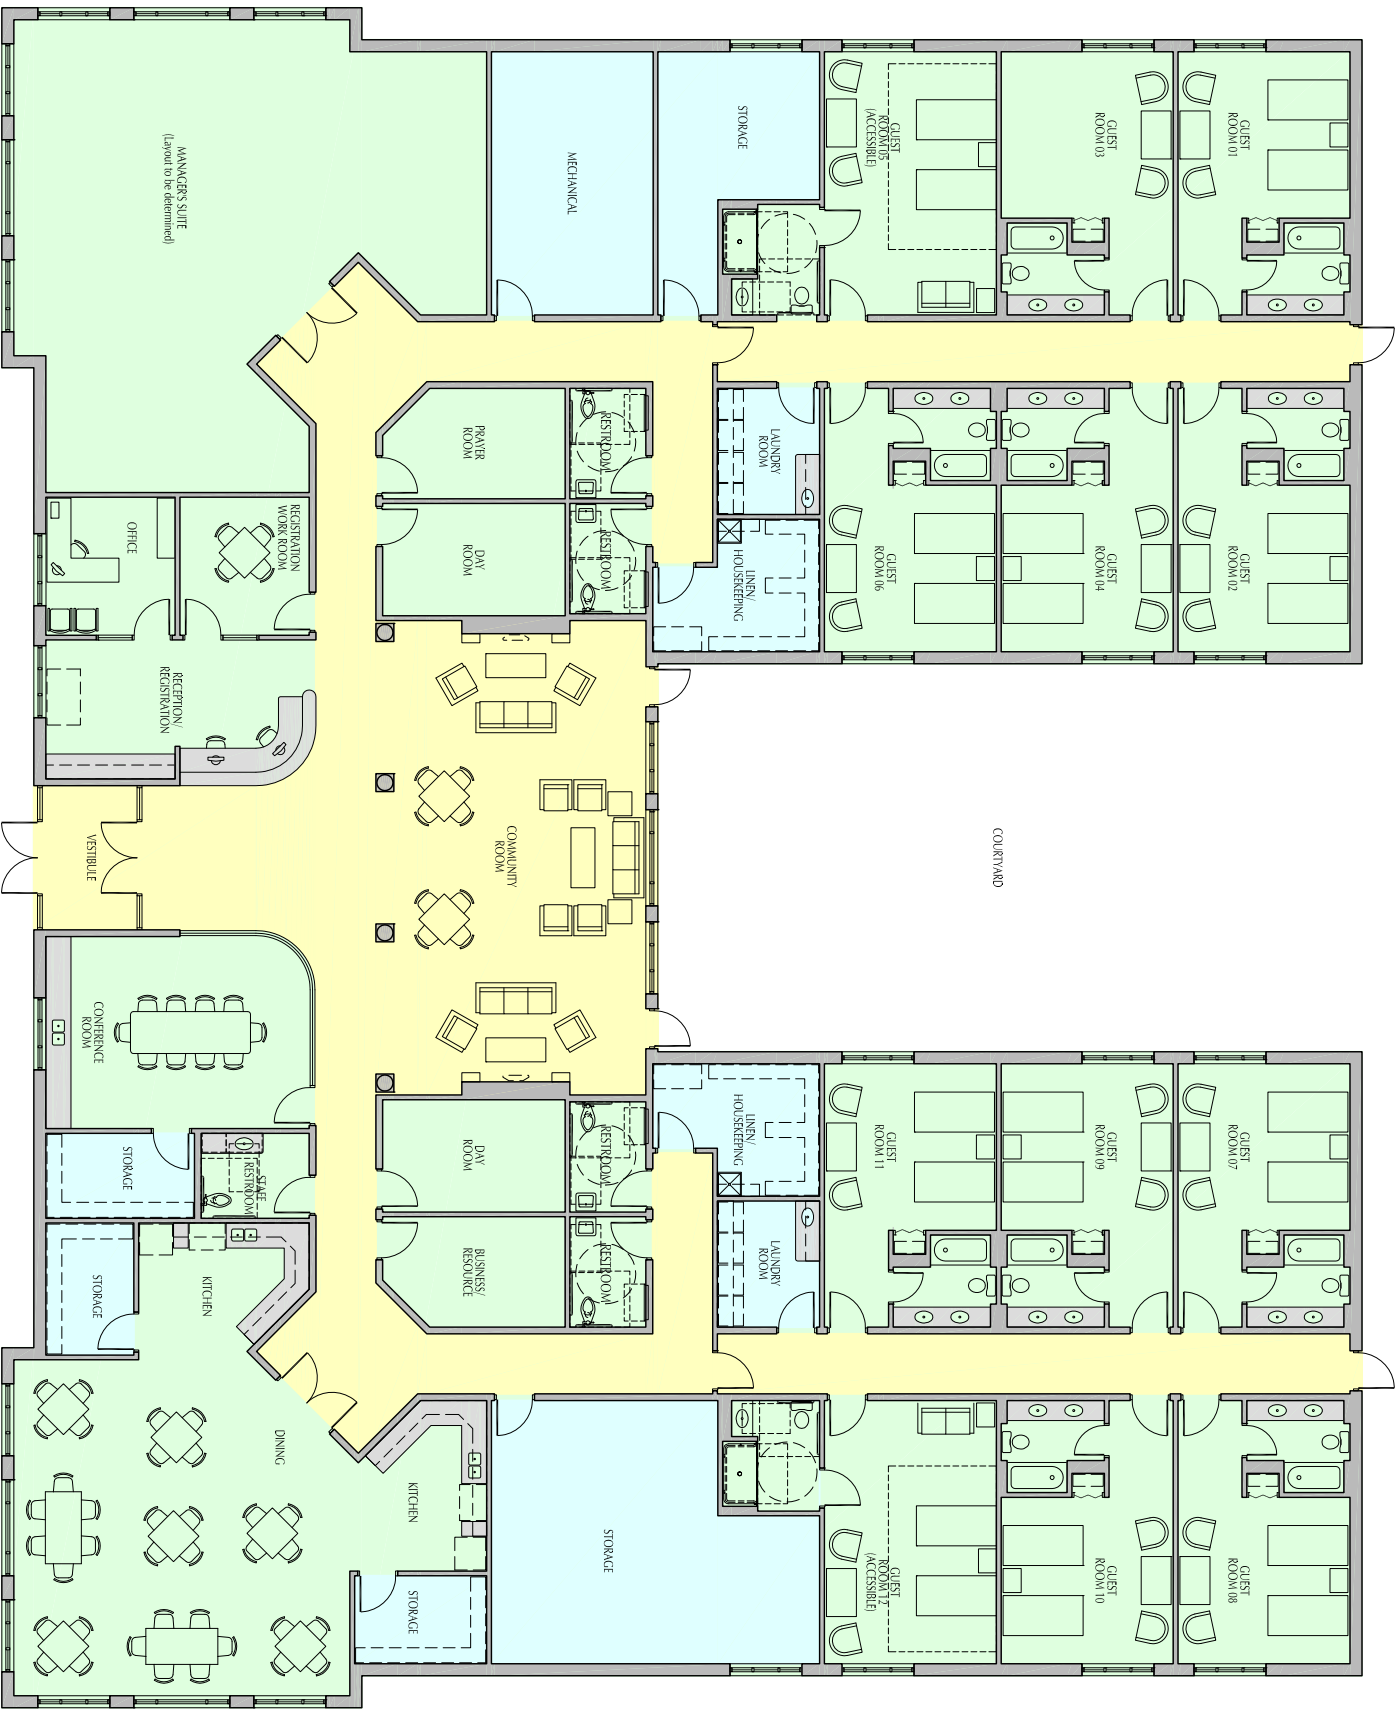

LEGEND

- Circulation Space
- Programmatic Space
- Support Space

12 GUEST ROOMS

SCHEMATIC FIRST FLOOR PLAN

REFER TO DRAWING SCALE

NEW HOSPITALITY HOUSE
COMMONWEALTH CORPORATION
BOWLING GREEN, KENTUCKY

CHC0802